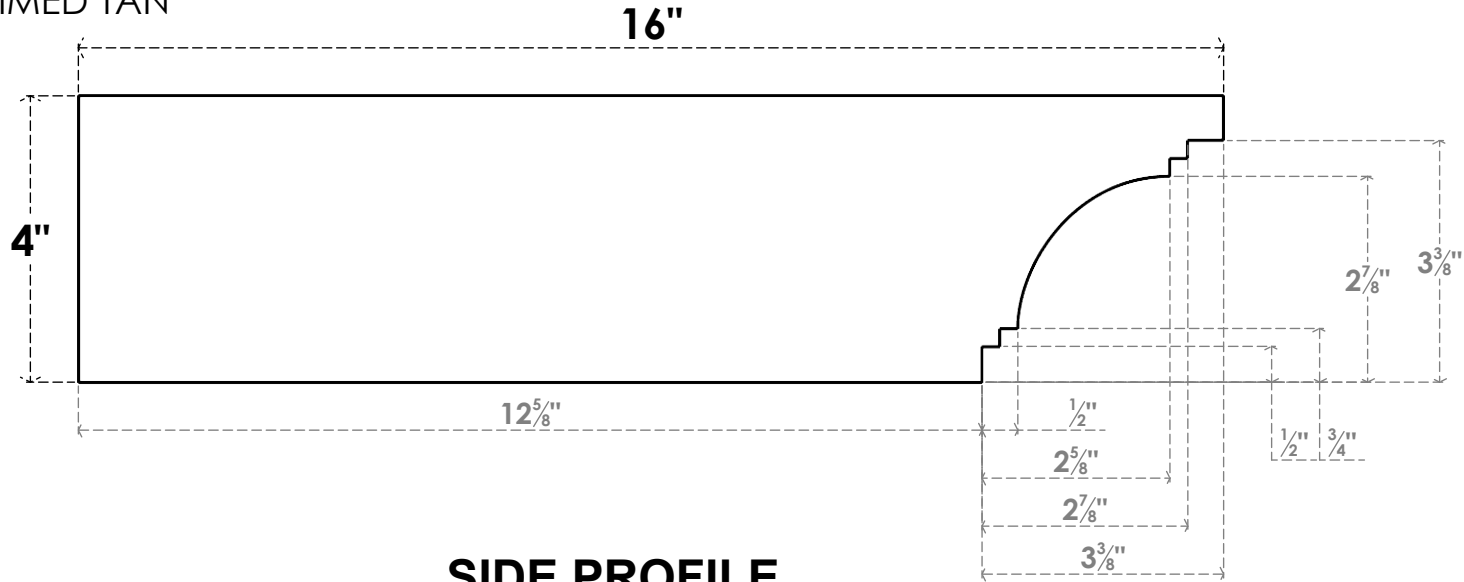

ITEM NUMBER: RFTURS020X04000X16000X004PEC00RCPR

2"W X 4"H X 16"L TIMBERTHANE ROUGH CEDAR PESCADERO FAUX WOOD SOLID RAFTER TAIL, 4"L END, PRIMED TAN

SIDE PROFILE

FRONT PROFILE

ISOMETRIC

GENERATED DATE : 03/02/2023