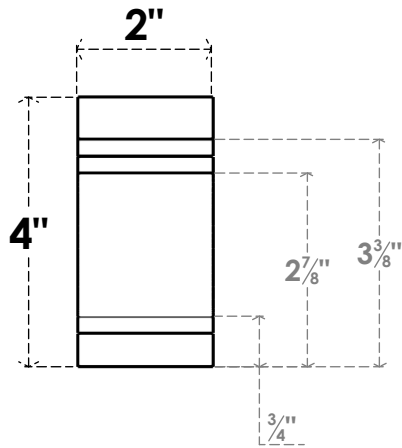

ITEM NUMBER: RFTURS020X04000X16000X004PEC00RCPR

2"W X 4"H X 16"L TIMBERTHANE ROUGH CEDAR PESCADERO FAUX WOOD SOLID RAFTER TAIL, 4"L END, PRIMED TAN

SIDE PROFILE

FRONT PROFILE

ISOMETRIC

GENERATED DATE : 03/02/2023